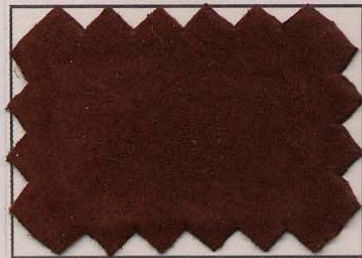

# PIG SUEDE

#450WH  
WHITE

#451BE  
BEIGE

#452CA  
CAMEL

#453DT  
DESERT

#454BT  
BUTTER

#455TP  
TAUPE

#456SA  
SADDLE

#457CU  
CURRY

#458 LU  
LUGGAGE

#459WT  
WHEAT

#460TO  
TOBACCO

#461CH  
CHESTNUT

#462 CO  
COGNAC

#463BN  
BROWN

#464EX  
EXPRESSO

#465 BK  
BLACK

#466PI  
PINK

#467HP  
HOT PINK

#468FU  
FUSCHIA

#469CL  
CORRAL

#470RD  
RED

#471BY  
BURGUNDY

#472EP  
EGGPLANT